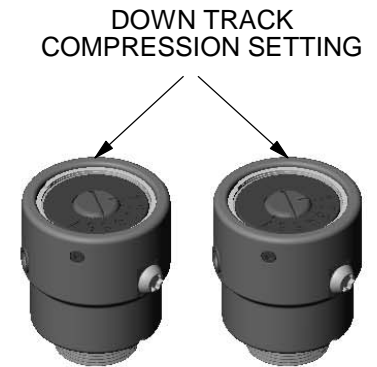

LINE OUT TO SHOCKS

- RUN BOTH RED WIRES TO 12 VOLTS.
- RUN RIGHT SIDE NEGATIVE WIRE TO WHITE WIRE FROM KONI MSD BOX.
- RUN LEFT SIDE NEGATIVE WIRE TO GREY WIRE FROM KONI MSD BOX.

**PNEUMATIC SYSTEM SETUP**