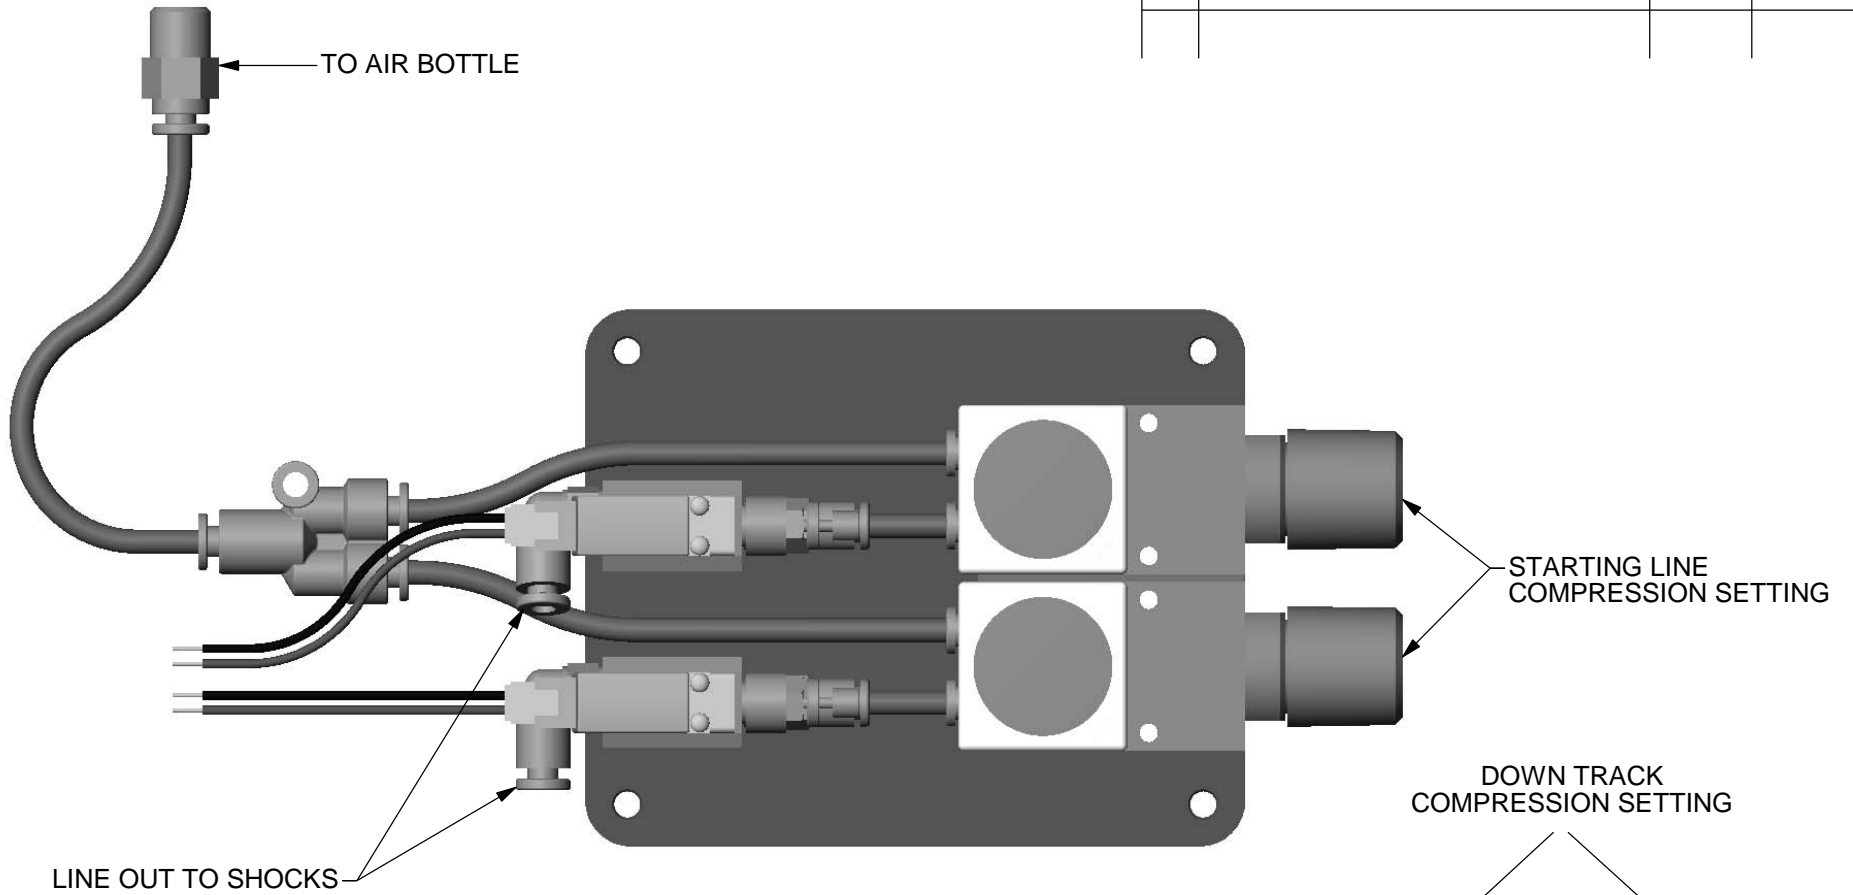

LINE OUT TO SHOCKS

- RUN BOTH RED WIRES TO 12 VOLTS.
- RUN RIGHT SIDE NEGATIVE WIRE TO WHITE WIRE FROM KONI MSD BOX.
- RUN LEFT SIDE NEGATIVE WIRE TO GREY WIRE FROM KONI MSD BOX.

**PNEUMATIC SYSTEM SETUP**