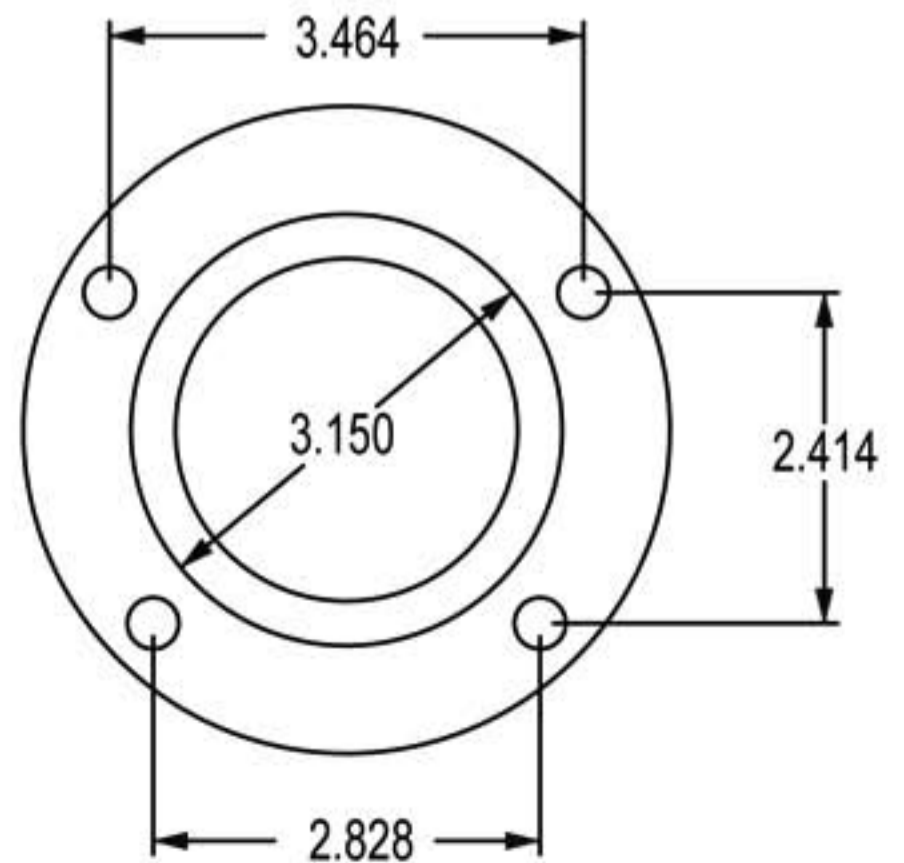

LAMB STANDARD (#2200)

LAMB LARGE BEARING (#2201)

LARGE FORD

SMALL FORD

DANA

OLDS / PONTIAC