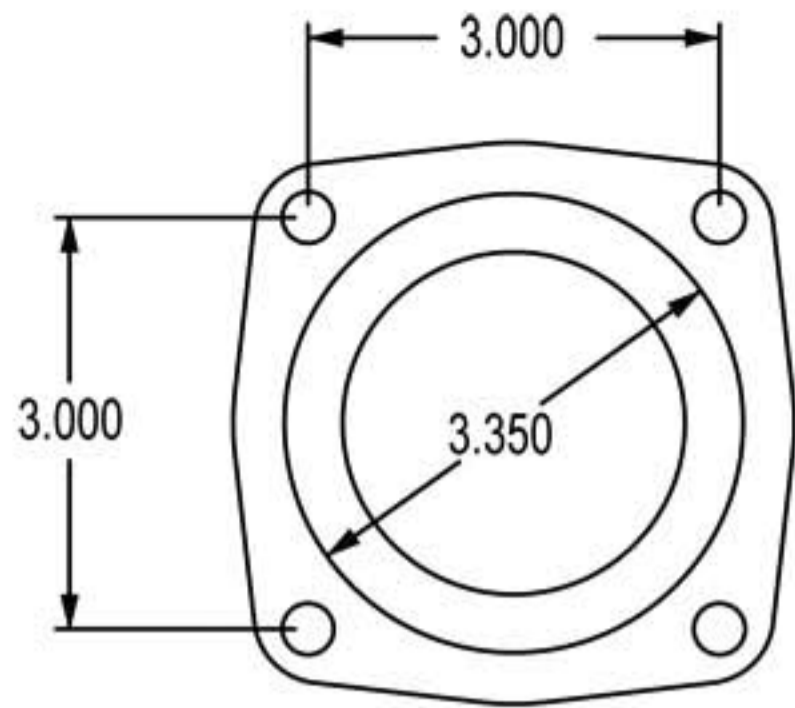

LAMB STANDARD (#2200)

LAMB LARGE BEARING (#2201)

LARGE FORD

SMALL FORD

DANA

OLDS / PONTIAC