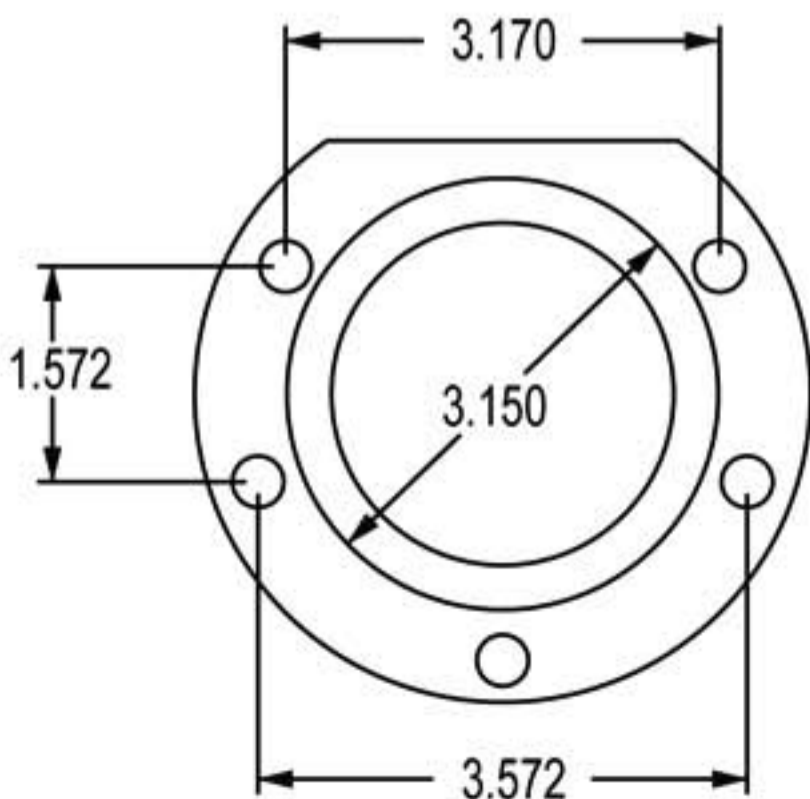

LAMB STANDARD (#2200)

LAMB LARGE BEARING (#2201)

LARGE FORD

SMALL FORD

DANA

OLDS / PONTIAC